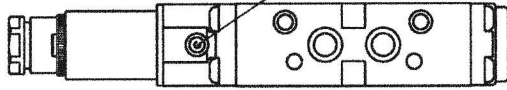

assembly instructions
5/2-way pilot valve
NAMUR
solenoid operated

CXF NC (CXF DR NC)

CXF NO (CXF DR NO)